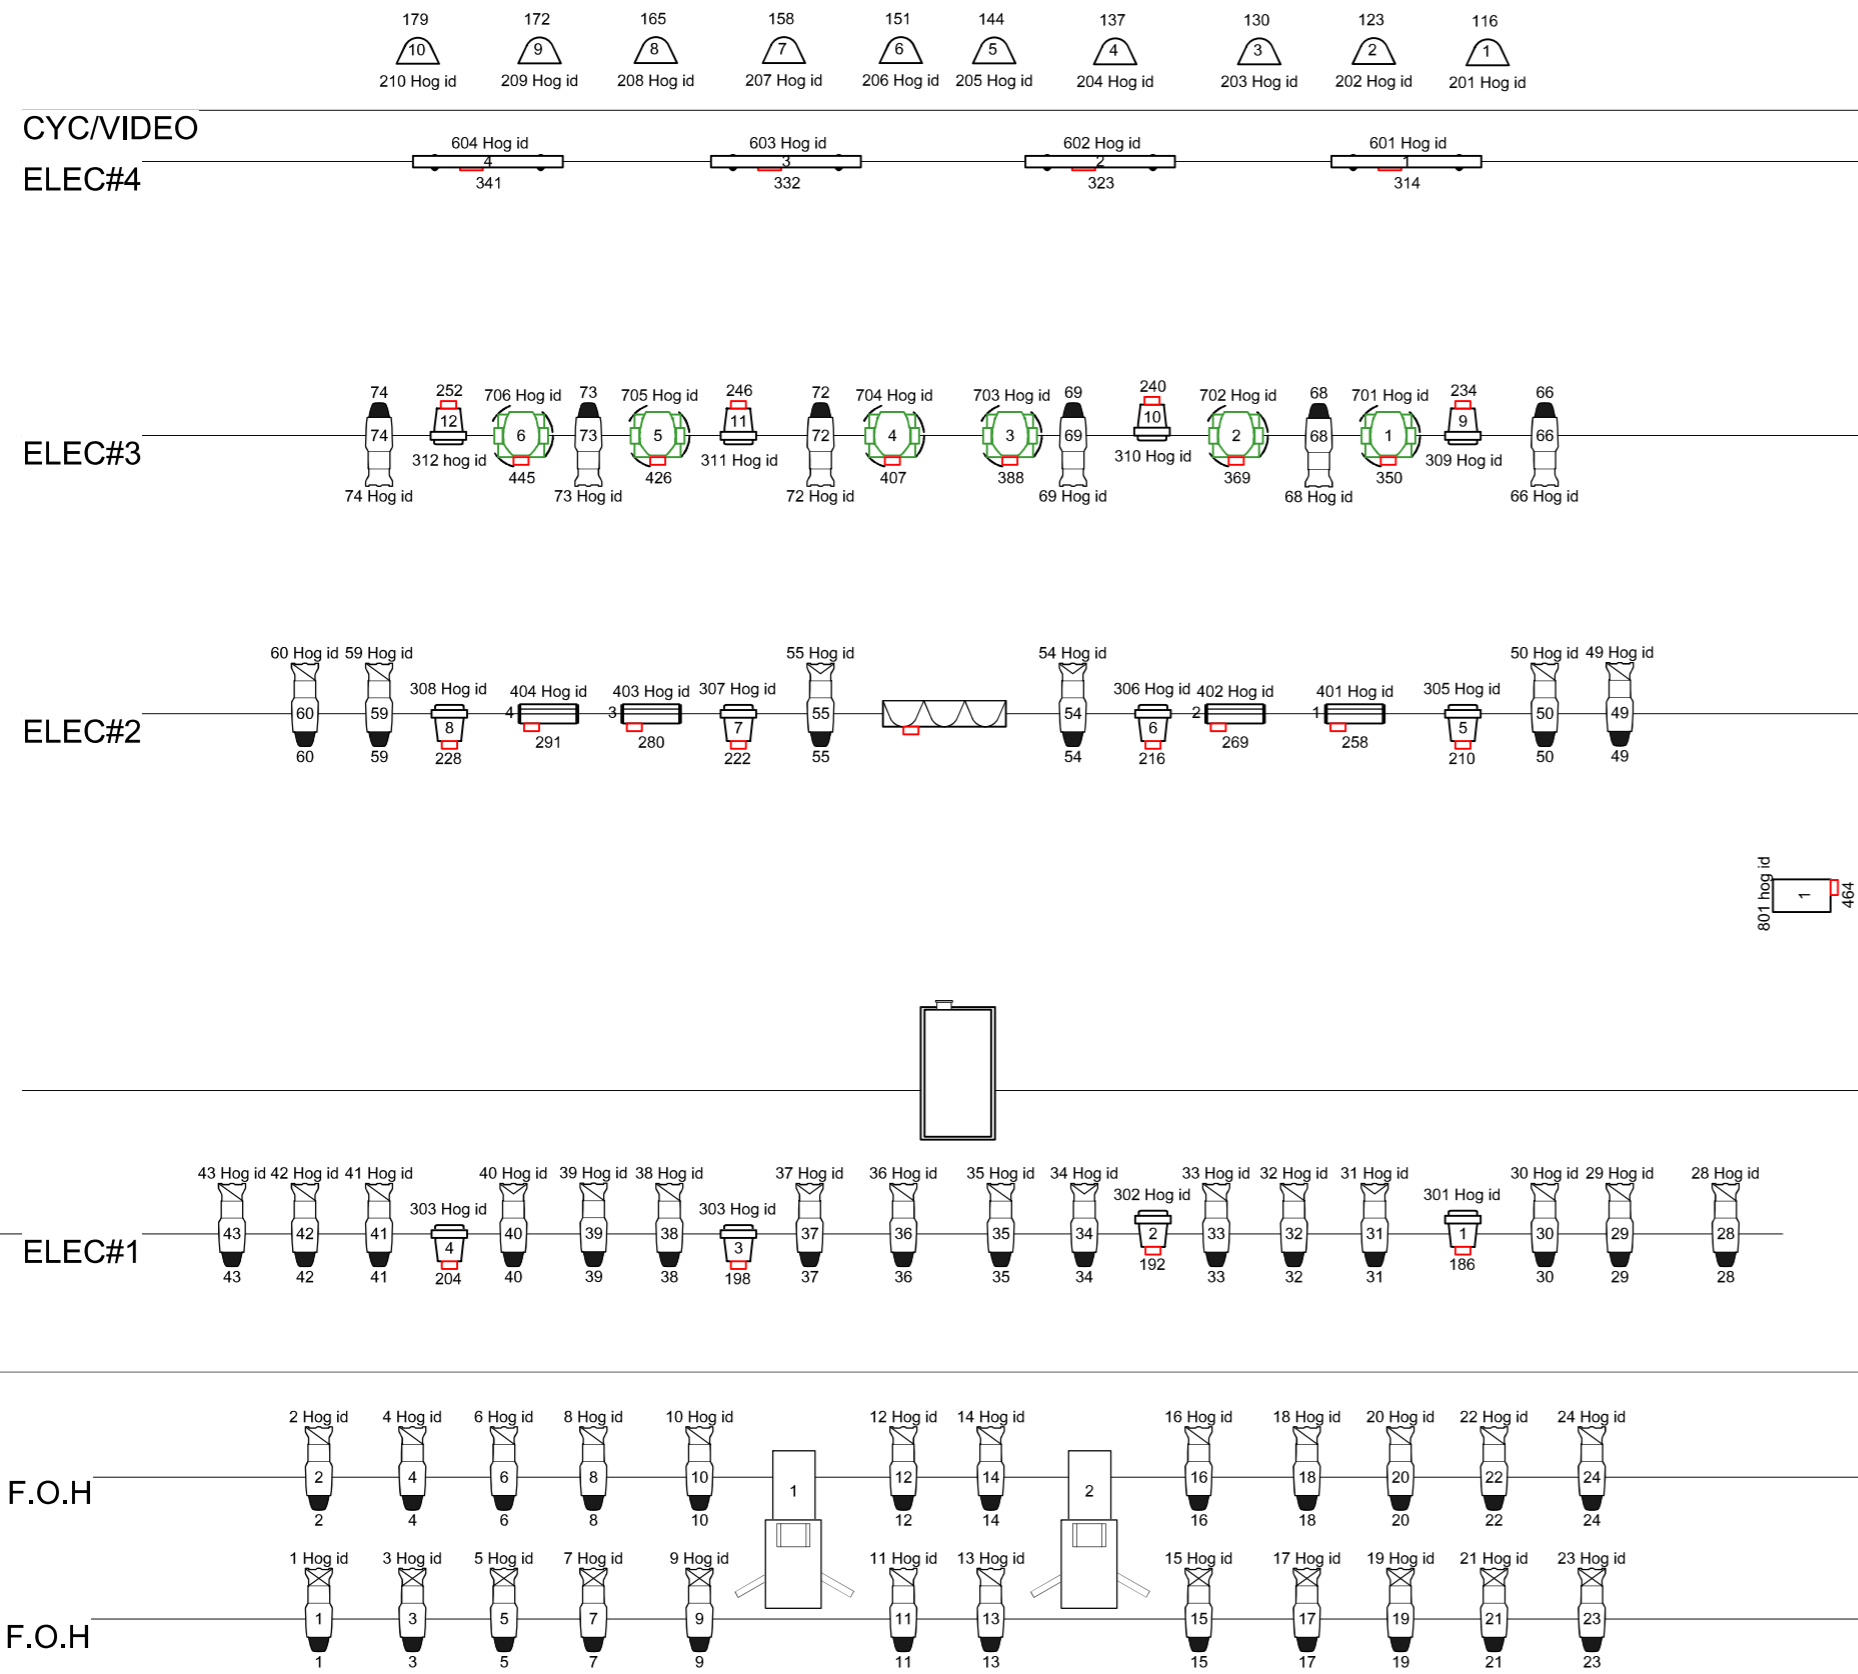

# LEGEND

 Chauvet led rain 38 chrome

 Elation design led strip RGBAW

 Chauvet Rogue 1 spot

 Chauvet Colorado 1 ip quad

 ETC Source four 26 degree

 Chauvet Colorado 6 ip

 Chauvet colordash block

 Chauvet 2d hazer

 Barco RLM6

 ETC Source four 50 degree

 Altman Fresnel 1kaf

 ETC Source four 36 degree

 ETC Source four 19 degree

 Lycian M2 1.2kw medium throw

**848 Park ave**  
**Cranston Rhode Island 02912**  
**(401)467-7275**

**House Dimmer channels 97-115**

**Illustration by: Jason R Reed Lighting Director**  
**Technical Director**